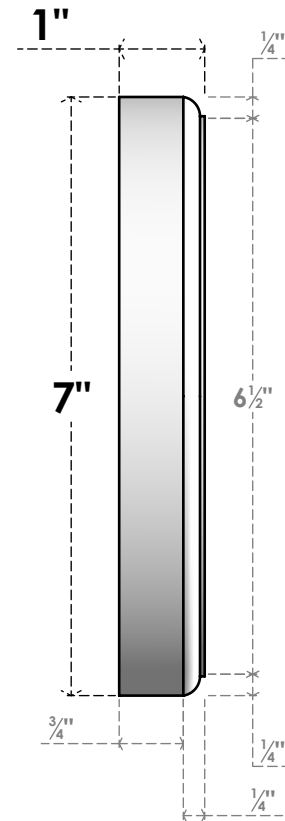

ROSP070X070X100GRY11

7"W X 7"H X 1"P STANDARD GRAYSON FLOWER ROSETTE WITH ROUNDED EDGE, ARCHITECTURAL GRADE PVC

FRONT

SIDE

EKENA MILLWORK
2300 WEST MAIN ST.
CLARKSVILLE, TX 75426
TOLL FREE: 866-607-0453
WWW.EKENAMILLWORK.COM

NOTES

1. INSTALLATION TO BE COMPLETED IN ACCORDANCE WITH MANUFACTURER'S SPECIFICATIONS.
2. DRAWING MAY NOT BE TO SCALE
3. THIS DRAWING IS INTENDED FOR DESIGN AND PLANNING PURPOSES ONLY.
4. ALL INFORMATION CONTAINED HEREIN WAS CURRENT AT THE TIME OF DEVELOPMENT BUT MUST BE REVIEWED AND APPROVED BY THE PRODUCT MANUFACTURER TO BE CONSIDERED ACCURATE.
5. ARCHITECTURAL GRADE PVC PRODUCTS ARE MADE FROM EXPANDED CELLULAR PVC AND COME NATURALLY WHITE BUT MAY BE PAINTED