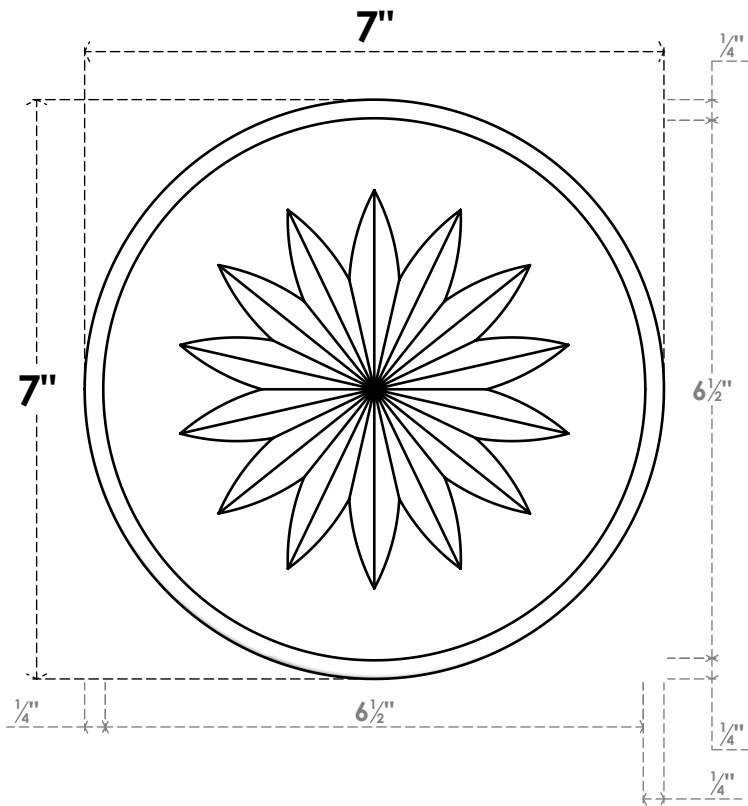

ROSP070X070X100GRY11

7"W X 7"H X 1"P STANDARD GRAYSON FLOWER ROSETTE WITH ROUNDED EDGE, ARCHITECTURAL GRADE PVC

FRONT

SIDE

EKENA MILLWORK
2300 WEST MAIN ST.
CLARKSVILLE, TX 75426
TOLL FREE: 866-607-0453
WWW.EKENAMILLWORK.COM